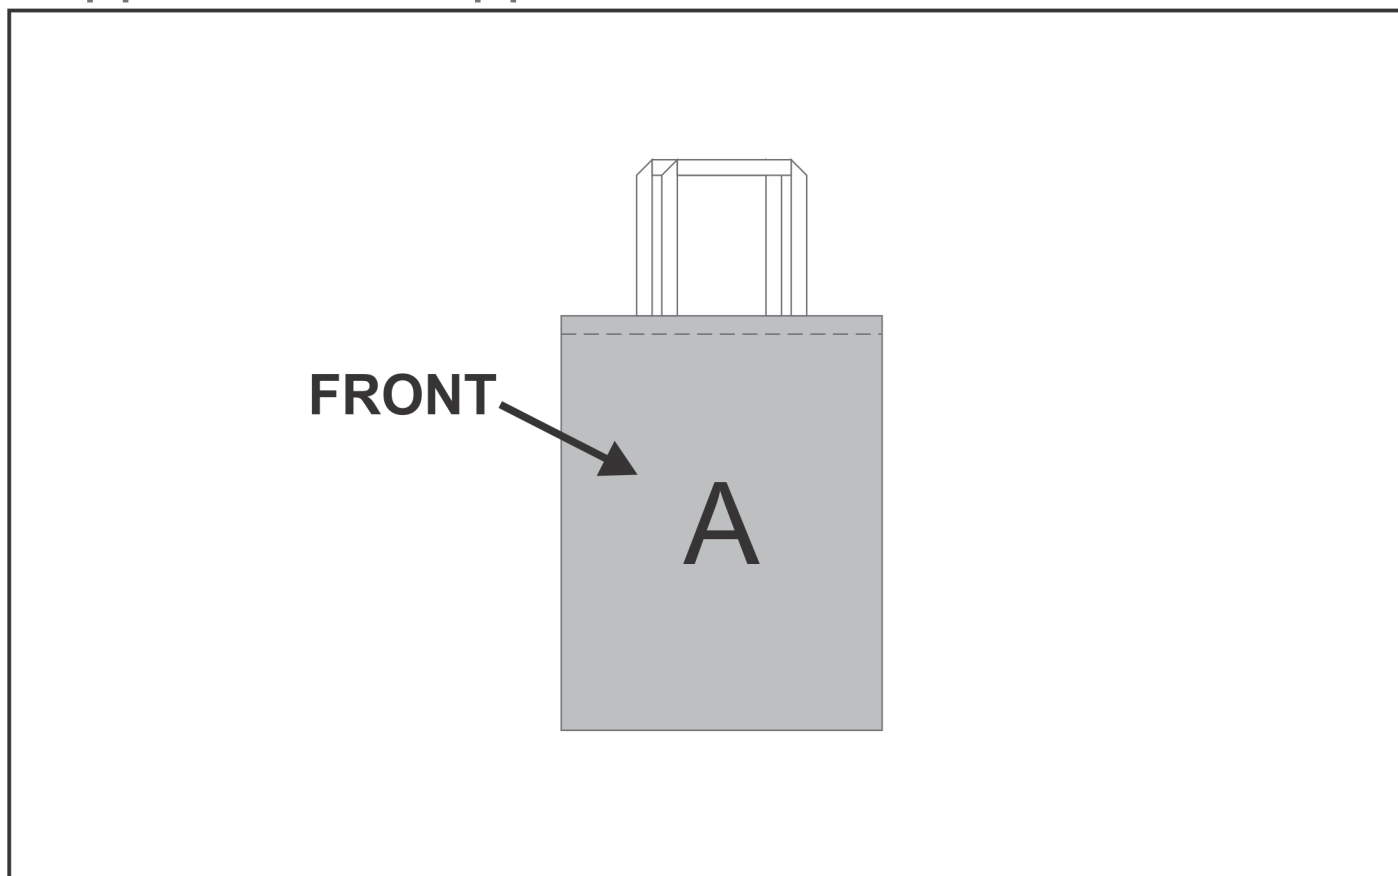

### Need to know:

- Includes 1-Position Sublimation (setup fees apply)
- **Please Note: We cannot guarantee 100% logo Alignment on all Brandable Panels.**

#### **Position A**

1. Custom Sublimation A (CPSUB-A)  
Full Colour  
Size: 390mm wide x 449.5mm high